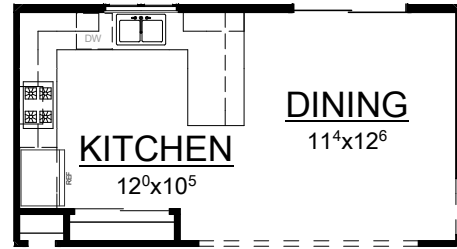

Bailey
& SONS CONSTRUCTION, LLC

(307) 256-7136

build@customhomesconstruction.com

www.customhomesconstruction.com

The RINGNECK II

Main Level.....1717sf

ALTERNATE KITCHEN